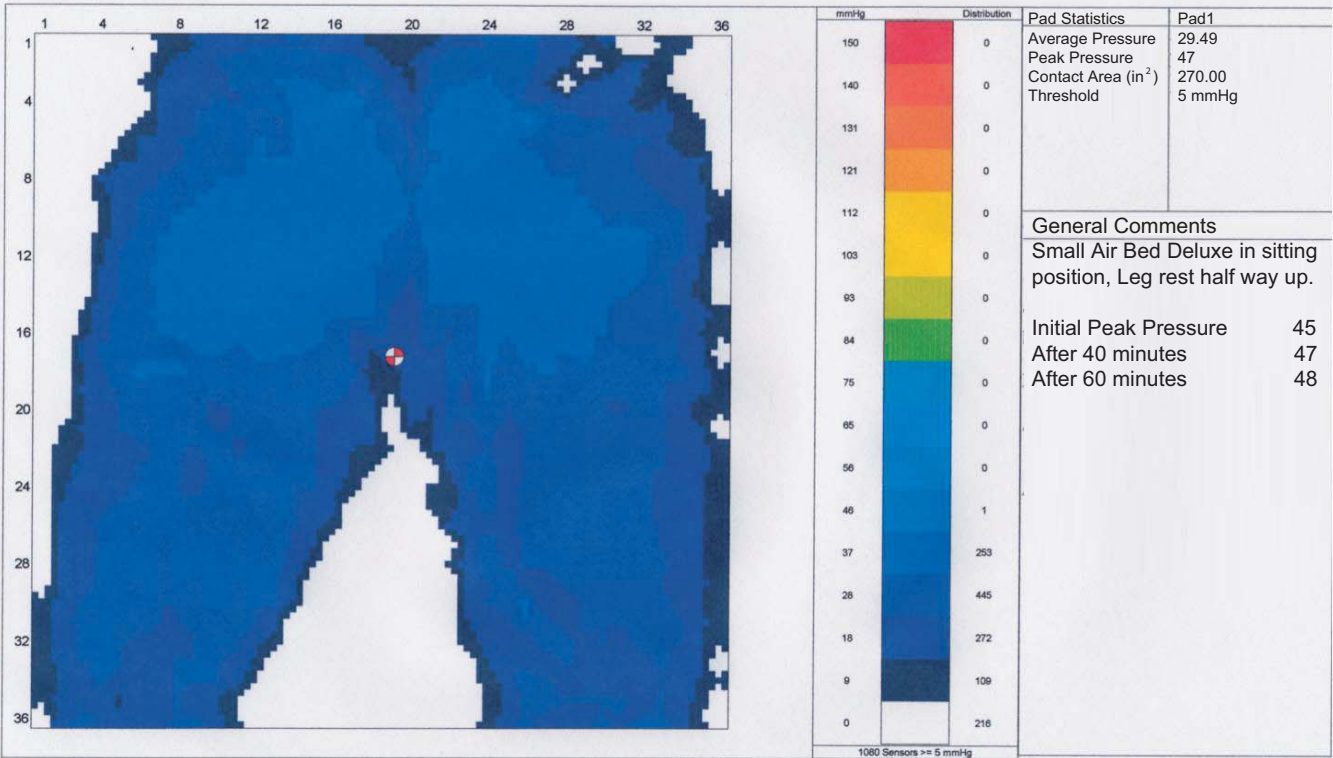

DIMENSIONS - Outside: Back width – 680mm, Seat width – 630mm, Sitting Length – 850mm.

Inside: Back width – 450mm, Seat width – 460mm, Back height – 660mm. Suit patients up to 142cm (4ft 8in).

View & purchase the small delux bed at www.mobsol.com.au

The Small Deluxe Bed Pressure Map

XSENSOR®
Pressure Mapping System

The Small Deluxe Bed in Sitting Position (Pressure Range: 10-200mmHg)

The Flip-Open Footrest

ABOVE: The XSENSOR Pressure Mapping diagram illustrates the effectiveness of the **Air Comfort Seating System™** dramatically reducing seating pressure. Dark blue - lowest pressure. Red - highest pressure.